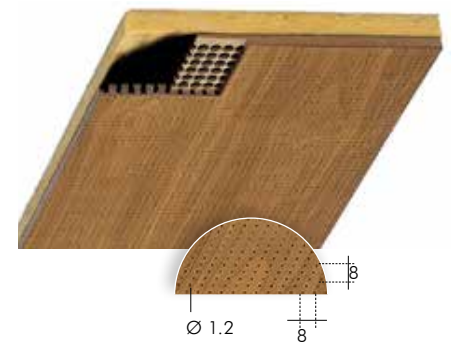

symbols

Paint

Wood veneer

Melamine

sound absorption values

8/8/1.2

8/8/2

Graphics: Sound absorption in suspensi-
on height 215 mm and 55 mm.

PMI R&D Campus, Neuchâtel, CH