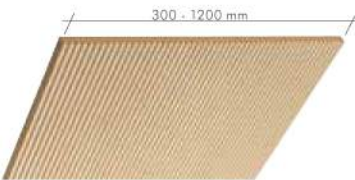

TOPAKUSTIK® type 14/2 M - data sheet

TOPAKUSTIK® type 14/2 - in a discreet design

This frequently used type convinces with its strong sound absorption over a wide frequency range. It is universally usable and is characterized by the discreet groove of 3 mm.

Planks

Thanks to the precise tongue and groove connection, planks result in an attractive surface with a joint-free appearance, because the connecting joint matches the dimension of the grooves. The planks permit simple and flexible assembly. They can be installed by stapling to a timber batten or clamping to a T-bar with TOPAKUSTIK clips.

symbols

-  Paint
-  Wood veneer
-  Melamine

Fire Category B2 (CH 4.3) / D-s2, d0			Fire Category B1 (CH 5.3) / B-s2, d0			Fire Category A2 (CH 6q.3)	
Paint 16 mm 	Wood Veneer 17 mm 	Melamine 16 mm 	Paint 16 mm 	Wood Veneer 17 mm 	Melamine 16 mm 	Paint 16 mm 	Wood Veneer 17 mm 
Standard							
2780 x 128	2780 x 128	2780 x 128	2780 x 128	2780 x 128	2780 x 128	3080 x 128	3080 x 128
3640 x 128	3640 x 128			3640 x 128			
4080 x 128		4080 x 128	4080 x 128		4080 x 128		
custom lengths are also available							