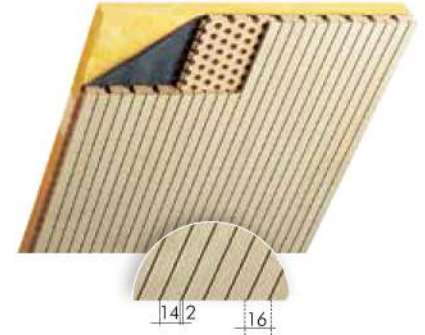

TOPAKUSTIK® type 14/2 M - data sheet

TOPAKUSTIK® type 14/2 - in a discreet design

This frequently used type convinces with its strong sound absorption over a wide frequency range. It is universally usable and is characterized by the discreet groove of 3 mm.

Planks

Thanks to the precise tongue and groove connection, planks result in an attractive surface with a joint-free appearance, because the connecting joint matches the dimension of the grooves. The planks permit simple and flexible assembly. They can be installed by stapling to a timber batten or clamping to a T-bar with TOPAKUSTIK clips.

symbols

-  Paint
-  Wood veneer
-  Melamine

Fire Category B2 (CH 4.3) / D-s2, d0			Fire Category B1 (CH 5.3) / B-s2, d0			Fire Category A2 (CH 6q.3)	
Paint 16 mm 	Wood Veneer 17 mm 	Melamine 16 mm 	Paint 16 mm 	Wood Veneer 17 mm 	Melamine 16 mm 	Paint 16 mm 	Wood Veneer 17 mm 
Standard							
2780 x 128	2780 x 128	2780 x 128	2780 x 128	2780 x 128	2780 x 128	3080 x 128	3080 x 128
3640 x 128	3640 x 128			3640 x 128			
4080 x 128		4080 x 128	4080 x 128		4080 x 128		
custom lengths are also available							

Panels

Panels are used for removable or fixed ceilings and walls with visible joints. Panels can be provided with a number of different edges and are also suited for cabinet fronts and room dividers.

sound absorption values