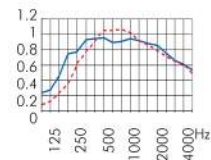

sound absorption values

14/2 M 7%

Graphics: Sound absorption in suspension on height 215 mm and 55 mm.

Fire Category B2 (CH 4.3) / D-s2, d0			Fire Category B1 (CH 5.3) / B-s2, d0			Fire Category A2 (CH 6q.3)	
Paint 16 mm	Wood Veneer 17 mm	Melamine 16 mm	Paint 16 mm	Wood Veneer 17 mm	Melamine 16 mm	Paint 16 mm	Wood Veneer 17 mm
max.							
3640 x 1216	3640 x 1216	3640 x 1216	3640 x 1216	3640 x 1216	3640 x 1216	3080 x 1216	3080 x 1216
ideal = means optimal use of MDF core - custom lengths are also available							
2040 x 992 / 640	2040 x 992 / 640	2040 x 992	2040 x 992	2040 x 992	2040 x 992	1540 x 608	1540 x 608
2780 x 992 / 640	2780 x 992 / 640	2780 x 992	2780 x 992	2780 x 992	2780 x 992	3080 x 608	3080 x 608
3640 x 640	3640 x 640			3640 x 640