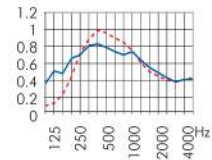

Fire Category B2 (CH 4.3)/D-s2, d0			Fire Category B1 (CH 5.3)/B-s2, d0			Fire Category A2 (CH 6q.3)	
Paint 16 mm 	Wood Veneer 17 mm 	Melamine 16 mm 	Paint 16 mm 	Wood Veneer 17 mm 	Melamine 16 mm 	Paint 16 mm 	Wood Veneer 17 mm 
Standard							
2780 x 128	2780 x 128	2780 x 128	2780 x 128	2780 x 128	2780 x 128		
3640 x 128	3640 x 128			3640 x 128		3080 x 128	3080 x 128
4080 x 128		4080 x 128	4080 x 128		4080 x 128		
custom lengths are also available							

Panels

Panels are used for removable or fixed ceilings and walls with visible joints. Panels can be provided with a number of different edges and are also suited for cabinet fronts and room dividers.

Fire Category B2 (CH 4.3)/D-s2, d0			Fire Category B1 (CH 5.3)/B-s2, d0			Fire Category A2 (CH 6q.3)	
Paint 16 mm 	Wood Veneer 17 mm 	Melamine 16 mm 	Paint 16 mm 	Wood Veneer 17 mm 	Melamine 16 mm 	Paint 16 mm 	Wood Veneer 17 mm 
max.							
3640 x 1216	3640 x 1216	3640 x 1216	3640 x 1216	3640 x 1216	3640 x 1216	3080 x 1216	3080 x 1216
ideal = means optimal use of MDF core - custom lengths are also available							
2040 x 992 / 640	2040 x 992 / 640	2040 x 992	2040 x 992	2040 x 992	2040 x 992	1540 x 608	1540 x 608
2780 x 992 / 640	2780 x 992 / 640	2780 x 992	2780 x 992	2780 x 992	2780 x 992	3080 x 608	3080 x 608
3640 x 640	3640 x 640			3640 x 640			

symbols

-  Paint
-  Wood Veneer
-  Melamine

sound absorption values

30/2 M-3.5%

Graphics: Sound absorption in suspension on height 215 mm and 55 mm.