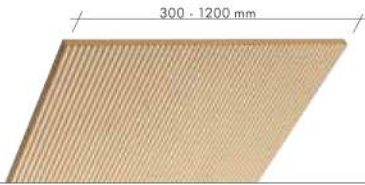

TOPAKUSTIK® type 30/2 M - data sheet

TOPAKUSTIK® type 30/2 - the filigree profile

This very filigree profile convinces with its fine groove and its good sound absorbing characteristics in spite of its perforation of only 3.5%. Very adequate for offices, living rooms and restaurants

Planks

Thanks to the precise tongue and groove connection, planks result in an attractive surface with a joint-free appearance, because the connecting joint matches the dimension of the grooves. The planks permit simple and flexible assembly. They can be installed by stapling to a timber batten or clamping to a T-bar with TOPAKUSTIK® clips.

Panels

Panels are used for removable or fixed ceilings and walls with visible joints. Panels can be provided with a number of different edges and are also suited for cabinet fronts and room dividers.

Fire Category B2 (CH 4.3)/D-s2, d0			Fire Category B1 (CH 5.3)/B-s2, d0			Fire Category A2 (CH 6q.3)	
Paint 16 mm 	Wood Veneer 17 mm 	Melamine 16 mm 	Paint 16 mm 	Wood Veneer 17 mm 	Melamine 16 mm 	Paint 16 mm 	Wood Veneer 17 mm 
max.							
3640 x 1216	3640 x 1216	3640 x 1216	3640 x 1216	3640 x 1216	3640 x 1216	3080 x 1216	3080 x 1216
ideal = means optimal use of MDF core - custom lengths are also available							
2040 x 992 / 640	2040 x 992 / 640	2040 x 992	2040 x 992	2040 x 992	2040 x 992	1540 x 608	1540 x 608
2780 x 992 / 640	2780 x 992 / 640	2780 x 992	2780 x 992	2780 x 992	2780 x 992	3080 x 608	3080 x 608
3640 x 640	3640 x 640			3640 x 640			

symbols

-  Paint
-  Wood Veneer
-  Melamine

sound absorption values

30/2 M-3.5%

Graphics: Sound absorption in suspension on height 215 mm and 55 mm.