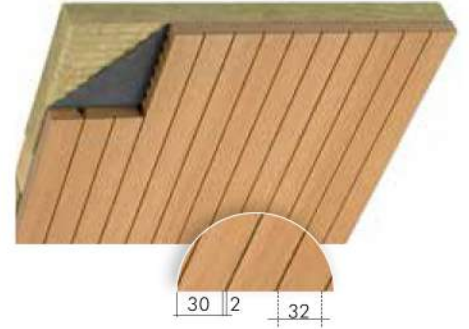

TOPAKUSTIK® type 30/2 M - data sheet

TOPAKUSTIK® type 30/2 - the filigree profile

This very filigree profile convinces with its fine groove and its good sound absorbing characteristics in spite of its perforation of only 3.5%. Very adequate for offices, living rooms and restaurants

Planks

Thanks to the precise tongue and groove connection, planks result in an attractive surface with a joint-free appearance, because the connecting joint matches the dimension of the grooves. The planks permit simple and flexible assembly. They can be installed by stapling to a timber batten or clamping to a T-bar with TOPAKUSTIK® clips.

Panels

Panels are used for removable or fixed ceilings and walls with visible joints. Panels can be provided with a number of different edges and are also suited for cabinet fronts and room dividers.

Fire Category B2 (CH 4.3)/D-s2, d0			Fire Category B1 (CH 5.3)/B-s2, d0			Fire Category A2 (CH 6q.3)	
Paint 16 mm 	Wood Veneer 17 mm 	Melamine 16 mm 	Paint 16 mm 	Wood Veneer 17 mm 	Melamine 16 mm 	Paint 16 mm 	Wood Veneer 17 mm 
max.							
3640 x 1216	3640 x 1216	3640 x 1216	3640 x 1216	3640 x 1216	3640 x 1216	3080 x 1216	3080 x 1216
ideal = means optimal use of MDF core - custom lengths are also available							
2040 x 992 / 640	2040 x 992 / 640	2040 x 992	2040 x 992	2040 x 992	2040 x 992	1540 x 608	1540 x 608
2780 x 992 / 640	2780 x 992 / 640	2780 x 992	2780 x 992	2780 x 992	2780 x 992	3080 x 608	3080 x 608
3640 x 640	3640 x 640			3640 x 640			