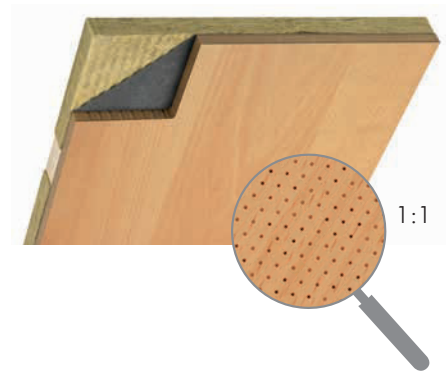

NEW!

TOPPERFO® Micro 2018 Melamine eco-Collection

New Melamine coated boards can now be microperforated and thereby used as acoustically effective wall and ceiling coverings. The Eco Collection has ten different colors and are available in both fire classes. In addition, this collection is NAUF (no added formaldehyde) and stored in the factory in Lungern.

Dimensions and Materials: MDF 16 mm, normally flammable D-s2,d0 (US = C)
MDF 16 mm, fire retardant B-s2,d0 (US = A)
system firetest of all layers B-s1,d0

Name NH & N°		Core board sizes:	Ideal product formats for panels: *	
			length	width
eco basic	White B3002 LP	4100/5600 x 2070 mm	2020/2780/4080 mm	660/1010 mm
	Grey L4068 LP			
	Oak M3280 NTL			
	Ash M3965 NTL			
	Maple M2106 SMA			
Beech M112 SMA				
eco extra	Walnut M4462 SMA	4100 x 2070 mm	2020/4080 mm	660/1010 mm
	Cherry M760 SMA			
	Acacia M4451 NTL			
	Thermo M6222 NTL			

* ideal means optimal use of MDF core – custom lengths & widths are also available

Sound absorption data acc. to ISO 354 Micro 2/2/0,5

Graphics: Sound absorption at suspension height 226 and 66 mm. with acoustic fleece, Mineral wool: 40 mm (60 kg/m³)