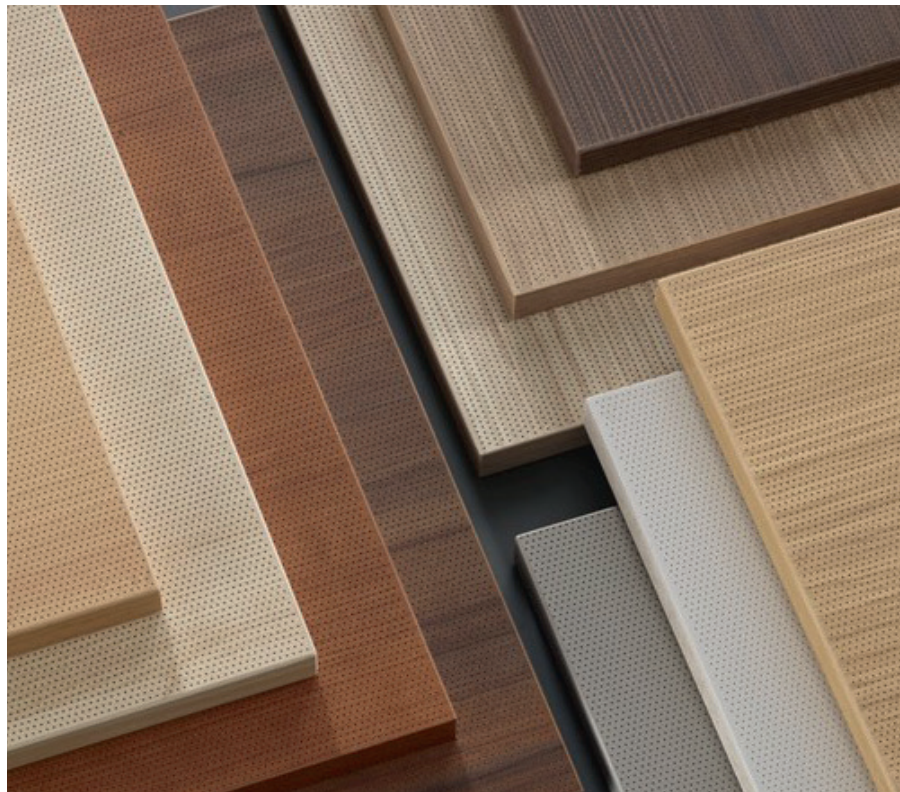

NEW!

TOPPERFO® Micro 2018 Melamine eco-Collection

New Melamine coated boards can now be microperforated and thereby used as acoustically effective wall and ceiling coverings. The Eco Collection has ten different colors and are available in both fire classes. In addition, this collection is NAUF (no added formaldehyde) and stored in the factory in Lungern.

1. Product advantage of eco melamine:
2. 10 different cutting-edge designs
   - Panels contain no added urea formaldehyde (NAUF)
   - All panel designs in stock at NH
   - A and C fire classes available
   - FSC certified materials are available upon request

Dimensions and Materials: MDF 16 mm, normally flammable D-s2,d0 (US = C)
MDF 16 mm, fire retardant B-s2,d0 (US = A)
system firetest of all layers B-s1,d0

Name NH & N°		Core board sizes:	Ideal product formats for panels: *	
			length	width
eco basic	White B3002 LP	4100/5600 x 2070 mm	2020/2780/4080 mm	660/1010 mm
	Grey L4068 LP			
	Oak M3280 NTL			
	Ash M3965 NTL			
	Maple M2106 SMA			
Beech M112 SMA				
eco extra	Walnut M4462 SMA	4100 x 2070 mm	2020/4080 mm	660/1010 mm
	Cherry M760 SMA			
	Acacia M4451 NTL			
	Thermo M6222 NTL			

* ideal means optimal use of MDF core – custom lengths & widths are also available

Sound absorption data acc. to ISO 354 Micro 2/2/0,5

Graphics: Sound absorption at suspension height 226 and 66 mm. with acoustic fleece, Mineral wool: 40 mm (60 kg/m³)

a w	Euro	NRC
0,80 L	B	0,93
0,75 LM	C	0,95

Micro 1.8/1.8/0,5

Graphics: Sound absorption at suspension height 226 and 66 mm. with acoustic fleece, Mineral wool: 40 mm (60 kg/m³)

For the white & grey options, the perforation pattern of approx. 150 x 150 mm is slightly visible. Therefore we recommend for these designs the perforation 2/2/0.5 or larger.

a w	Euro	NRC
0,90	A	0,93
0,90	A	0,95

Micro 3/3/0,5

Graphics: Sound absorption at suspension height 226 and 66 mm. with acoustic fleece, Mineral wool: 40 mm (60 kg/m³)

a w	Euro	NRC
0,60 LM	C	0,81
0,55 LM	D	0,84

Available on request:

- Unperforated border
- Micro Graphic
- eco plus collection available with minimum order of 150 m²
- More melamine options