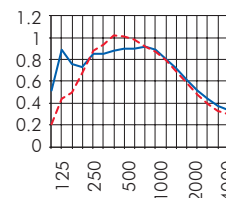

Micro 3/3/0,5

Graphics: Sound absorption at suspension height 226 and 66 mm. with acoustic fleece, Mineral wool: 40 mm (60 kg/m³)