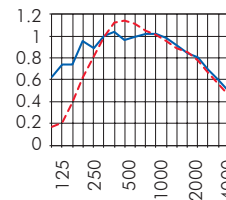

Dimensions and Materials: MDF 16 mm, normally flammable D-s2,d0 (US = C)
MDF 16 mm, fire retardant B-s2,d0 (US = A)
system firetest of all layers B-s1,d0

Name NH & N°		Core board sizes:	Ideal product formats for panels: *	
			length	width
eco basic	White B3002 LP	4100/5600 x 2070 mm	2020/2780/4080 mm	660/1010 mm
	Grey L4068 LP			
	Oak M3280 NTL			
	Ash M3965 NTL			
	Maple M2106 SMA			
Beech M112 SMA				
eco extra	Walnut M4462 SMA	4100 x 2070 mm	2020/4080 mm	660/1010 mm
	Cherry M760 SMA			
	Acacia M4451 NTL			
	Thermo M6222 NTL			

* ideal means optimal use of MDF core – custom lengths & widths are also available

Sound absorption data acc. to ISO 354 Micro 2/2/0,5

Graphics: Sound absorption at suspension height 226 and 66 mm. with acoustic fleece, Mineral wool: 40 mm (60 kg/m³)