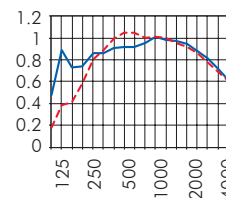

Micro 1.8/1.8/0,5

Graphics: Sound absorption at suspension height 226 and 66 mm. with acoustic fleece, Mineral wool: 40 mm (60 kg/m³)

For the white & grey options, the perforation pattern of approx. 150 x 150 mm is slightly visible. Therefore we recommend for these designs the perforation 2/2/0.5 or larger.